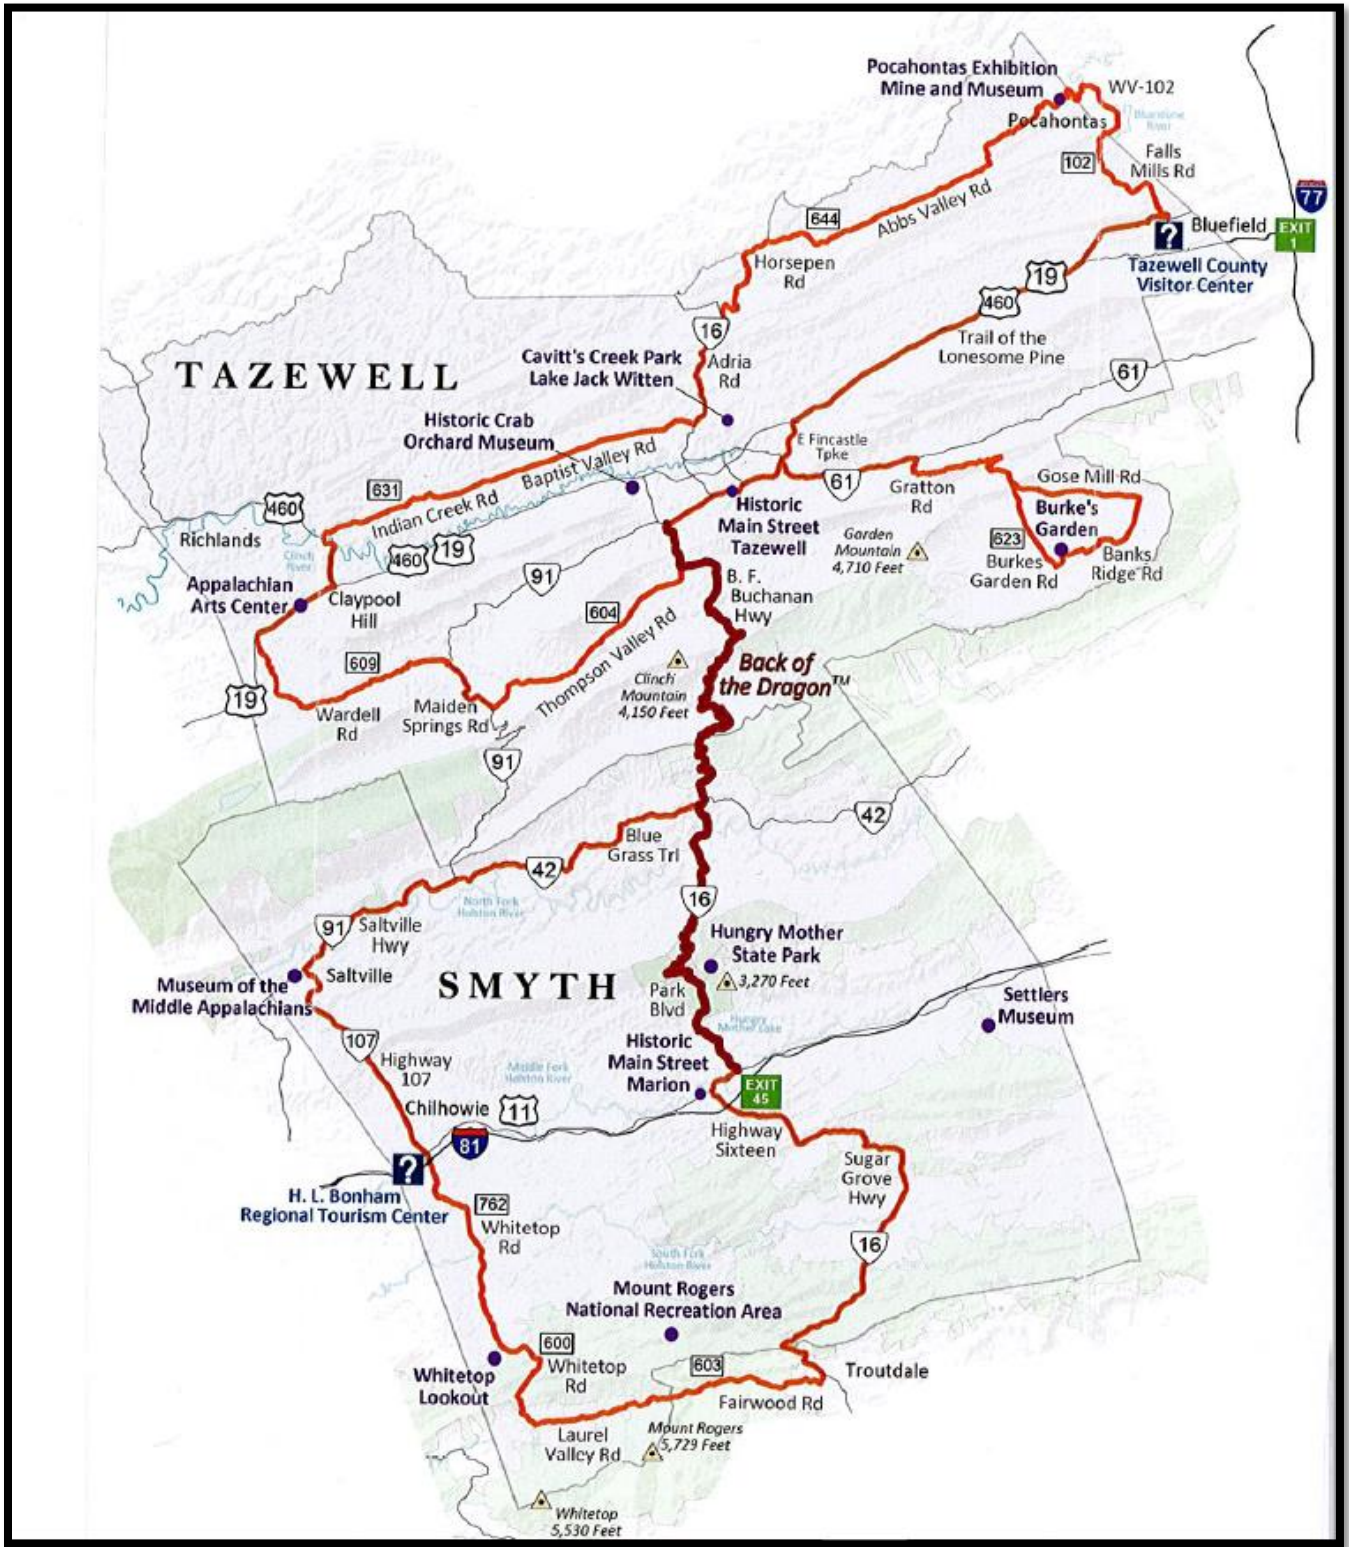

BACK OF THE DRAGON MAP (TAZEWELL, VA)

PRINT OUT MAP IN CASE YOU LOSE YOUR WAY!

Be Safe!